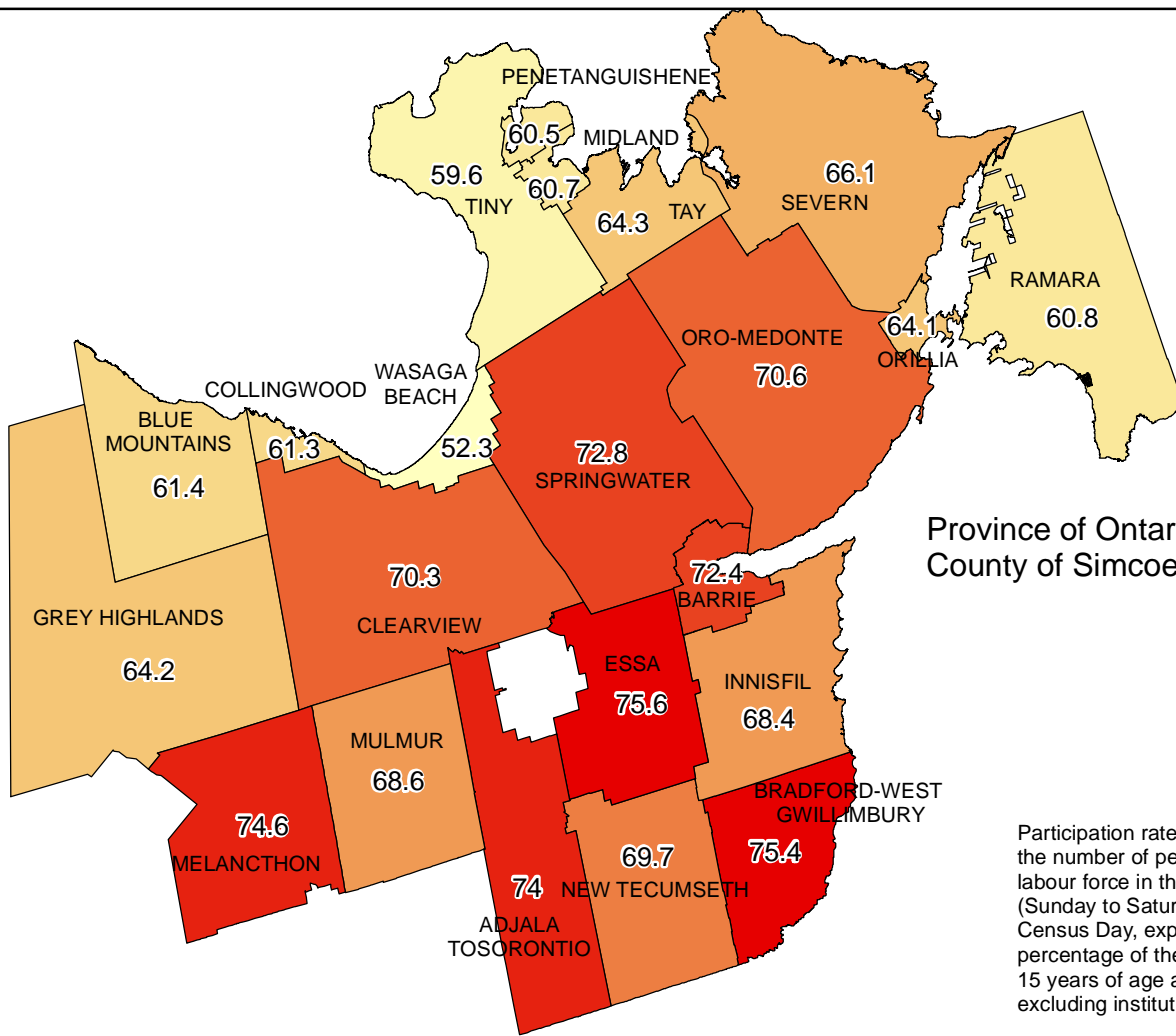

Participation Rate - 2006 Census

Participation rate - Refers to the number of persons in the labour force in the week (Sunday to Saturday) prior to Census Day, expressed as a percentage of the population 15 years of age and over, excluding institutional residents.

Participation Rate - Census 2006