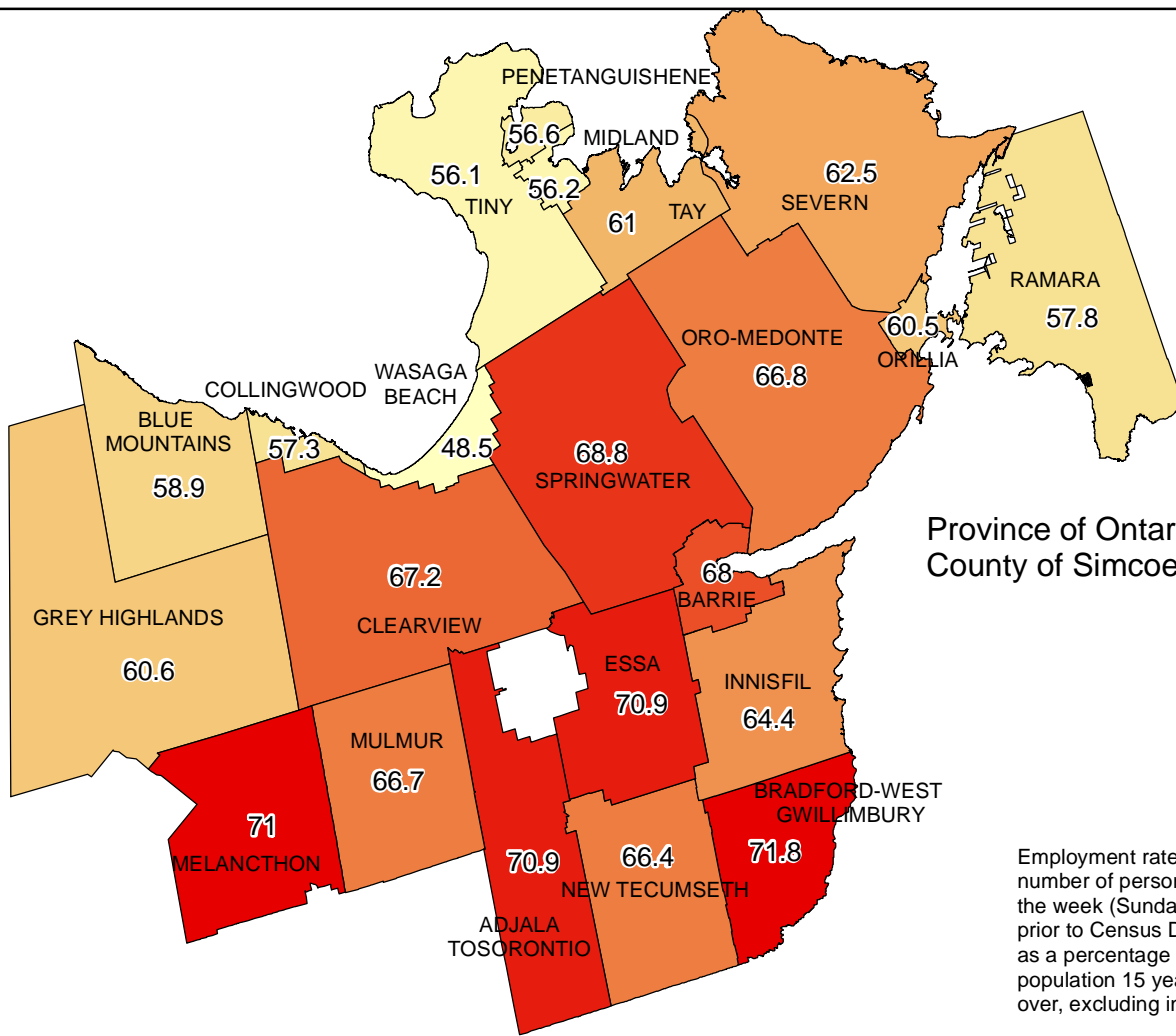

# Employment Rate - 2006 Census

Employment rate - Refers to the number of persons employed in the week (Sunday to Saturday) prior to Census Day, expressed as a percentage of the total population 15 years of age and over, excluding institutional residents

Employment Rate - Census 2006