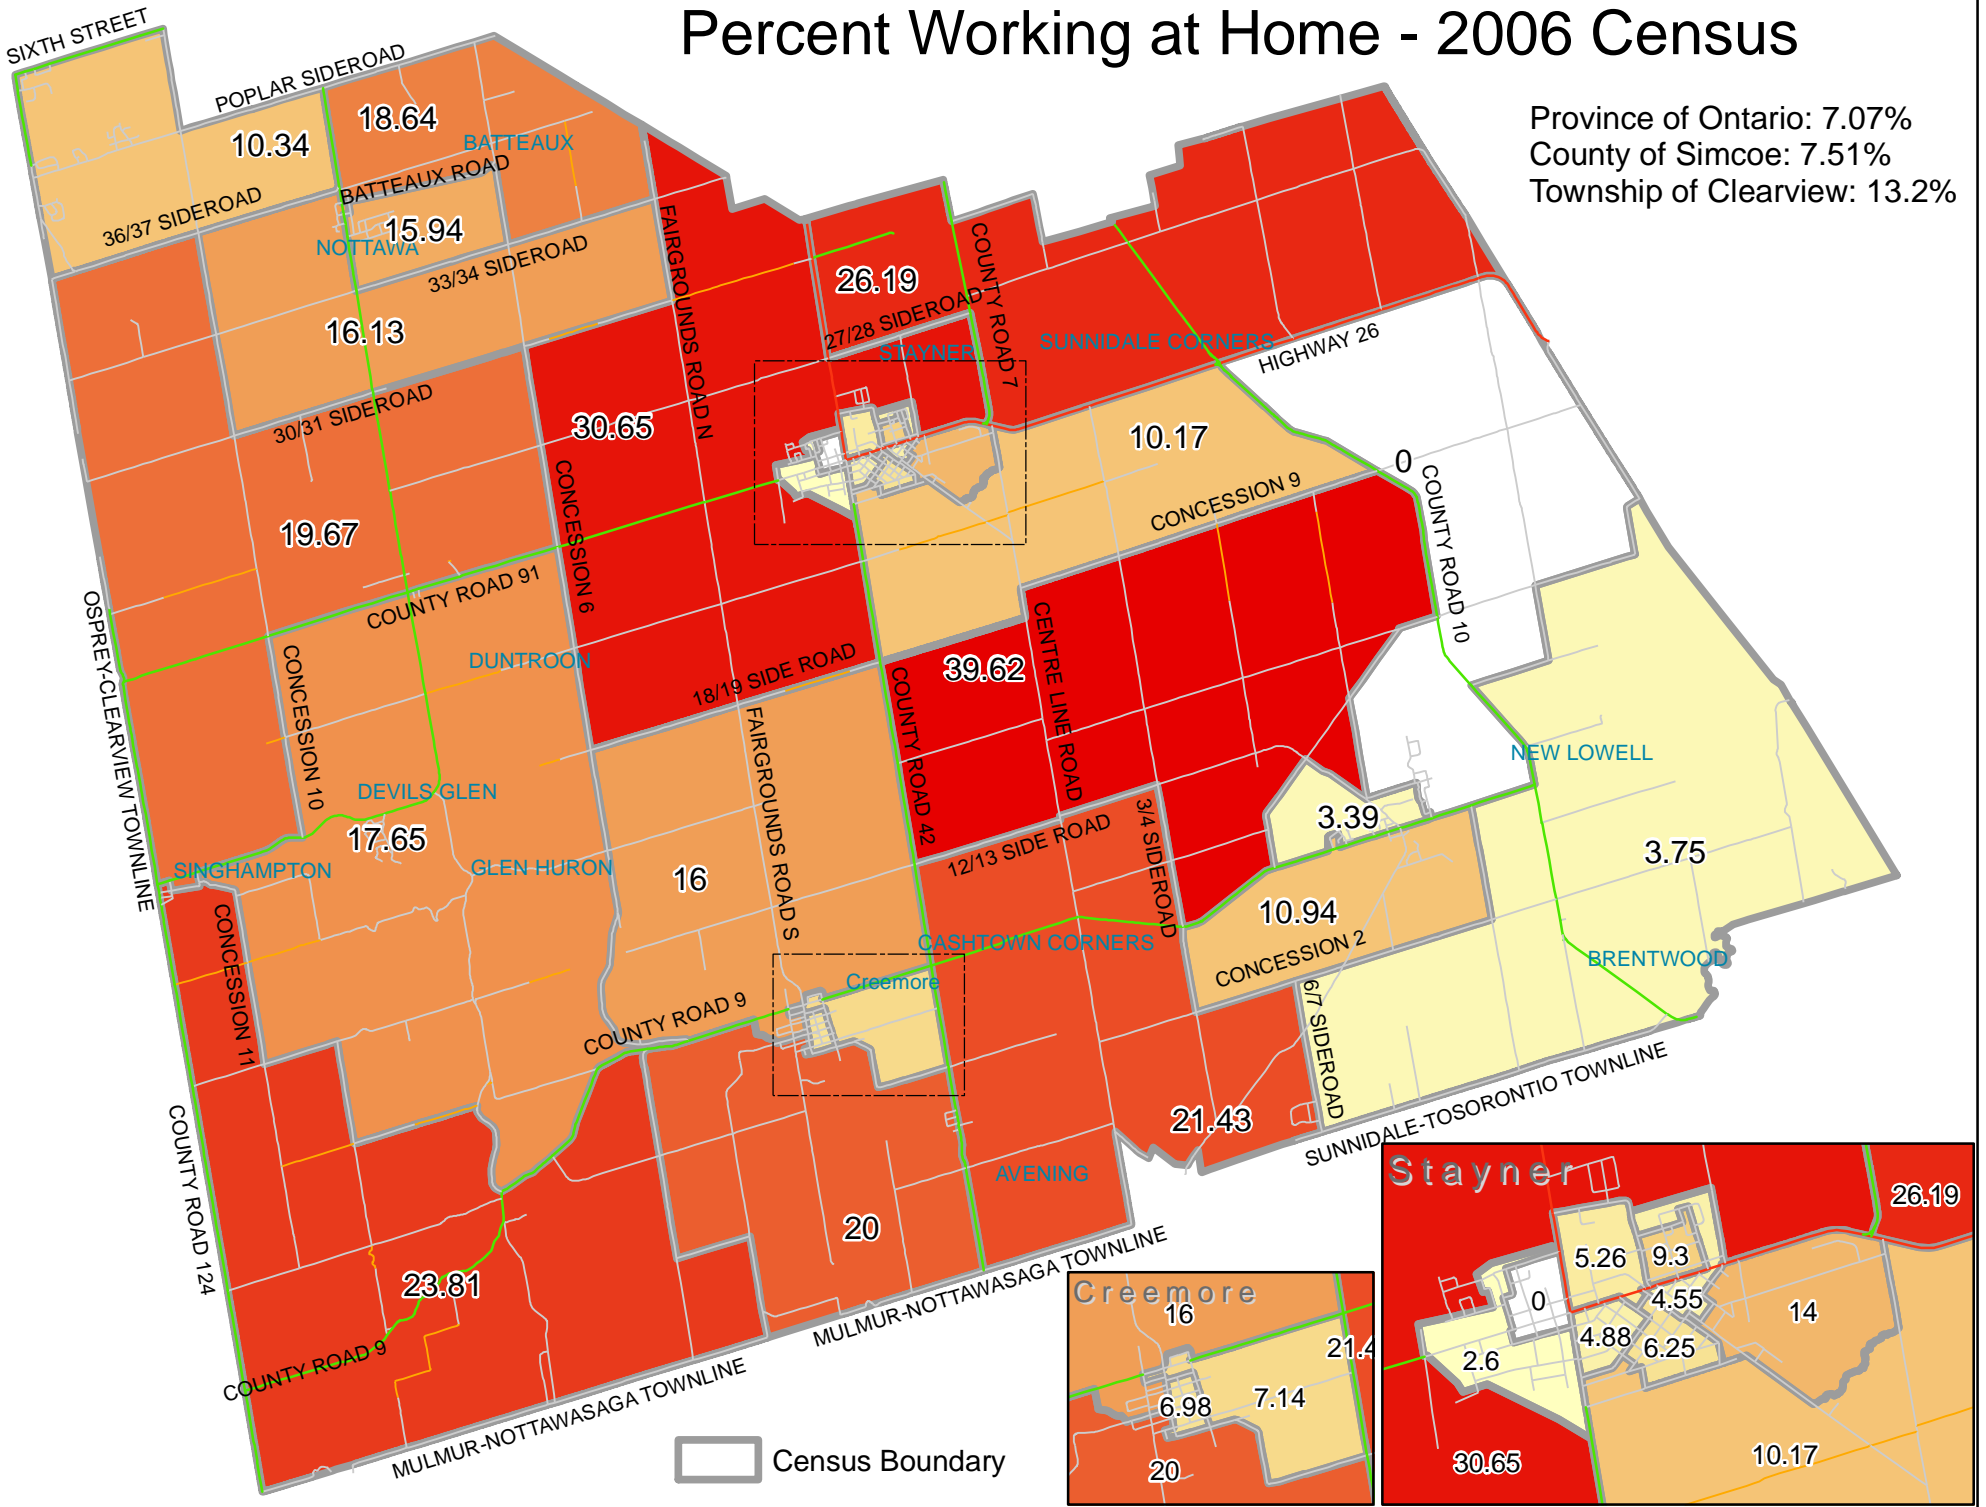

Percent Working at Home - 2006 Census

Province of Ontario: 7.07%
 County of Simcoe: 7.51%
 Township of Clearview: 13.2%

□ Census Boundary