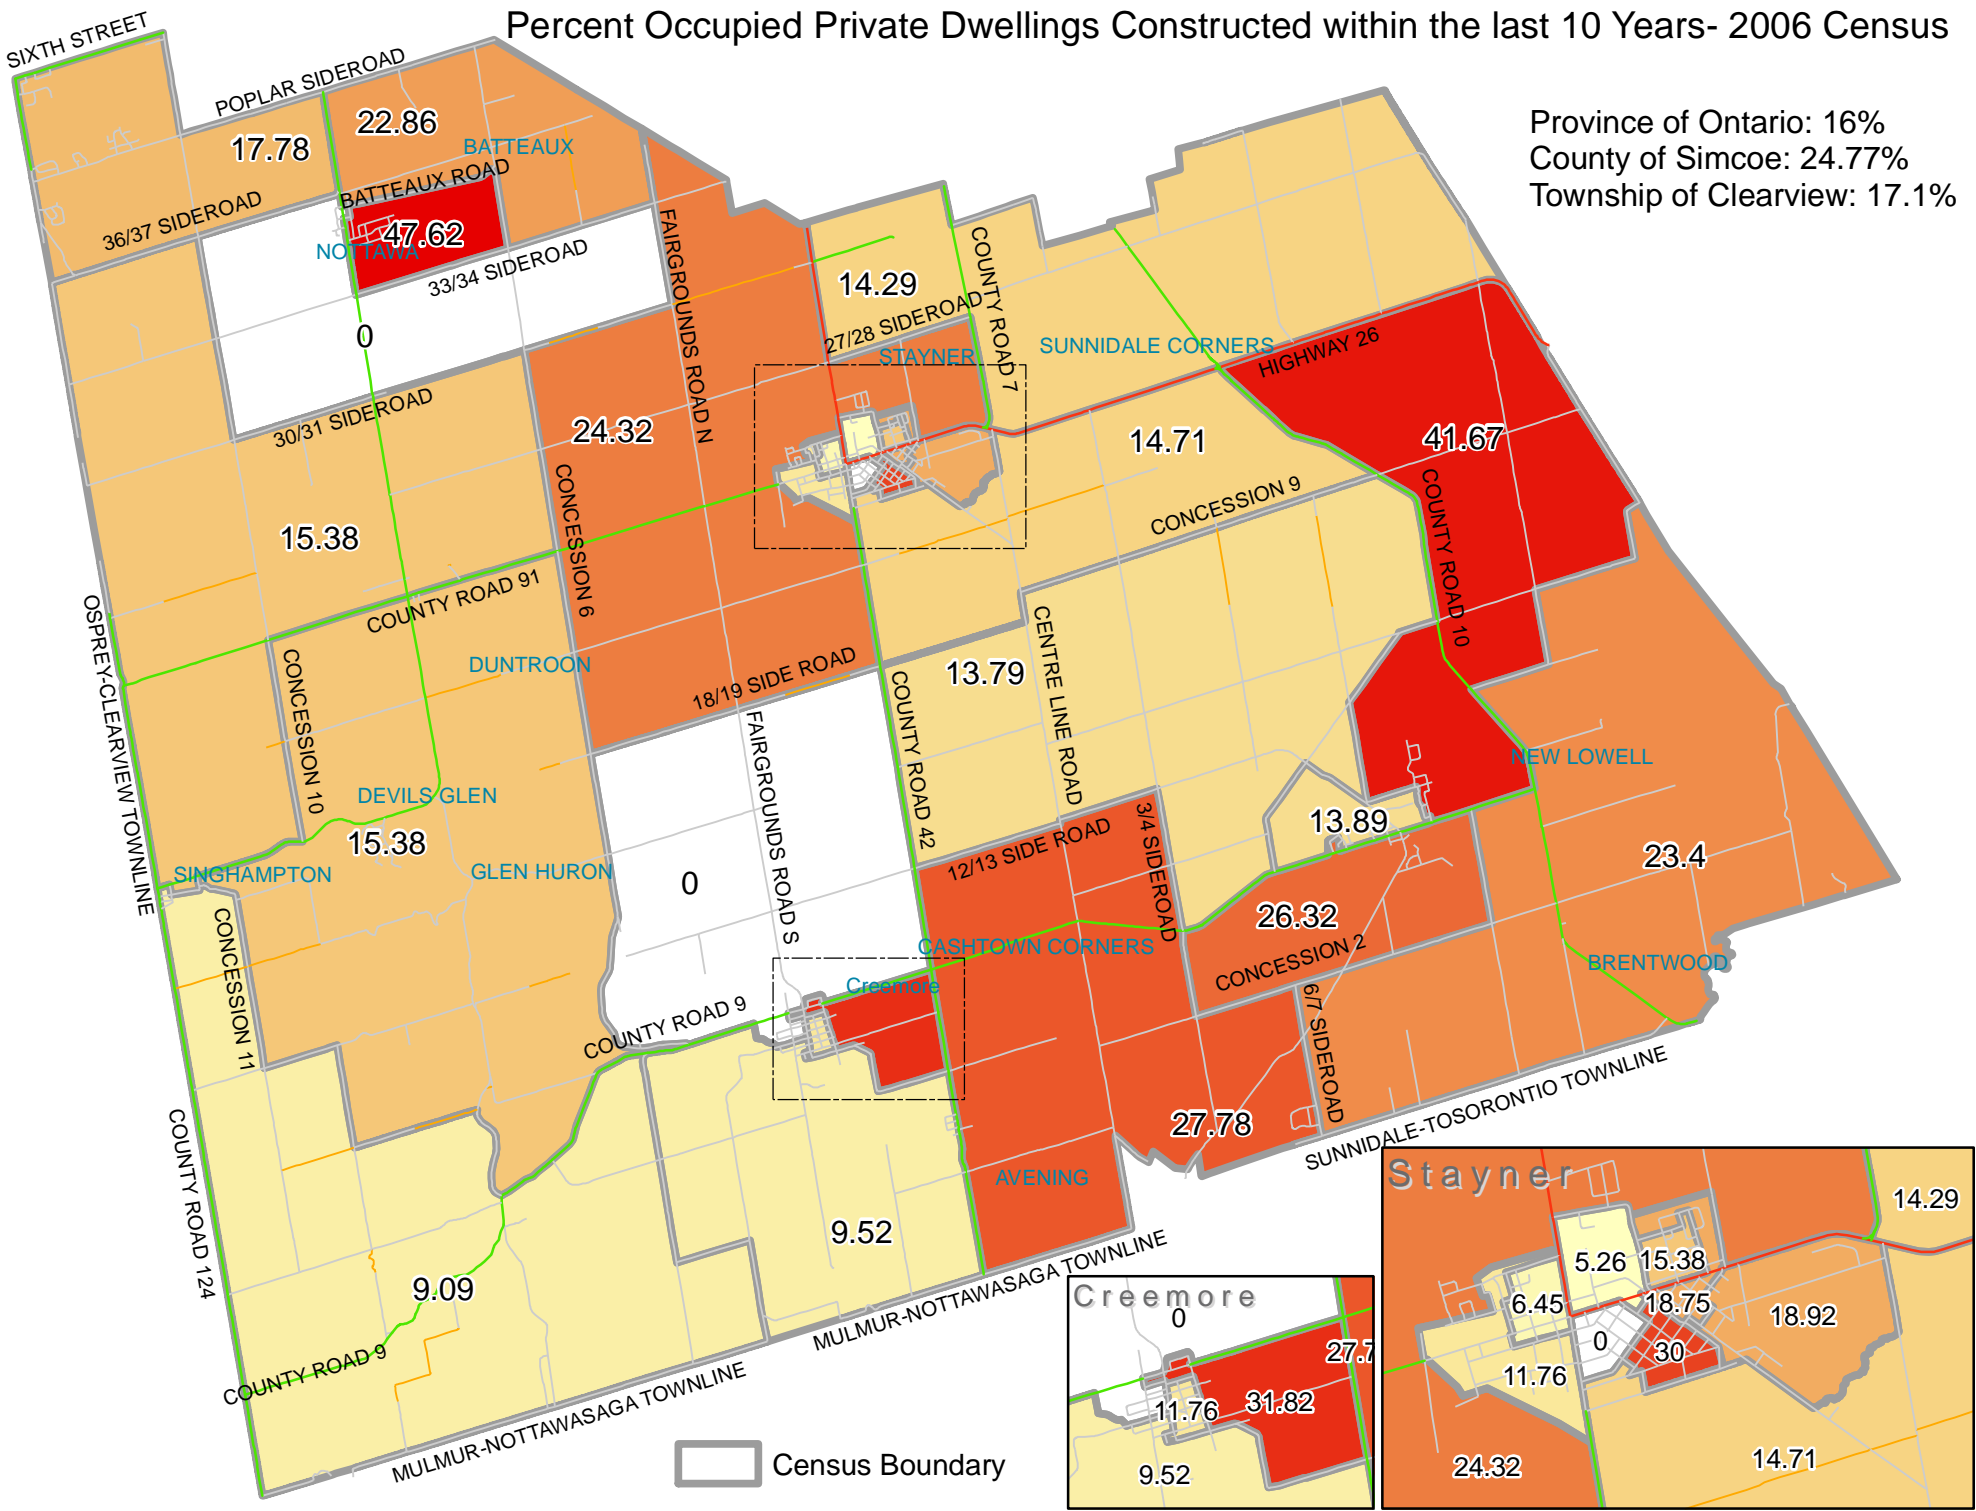

Percent Occupied Private Dwellings Constructed within the last 10 Years- 2006 Census

Province of Ontario: 16%
 County of Simcoe: 24.77%
 Township of Clearview: 17.1%

□ Census Boundary