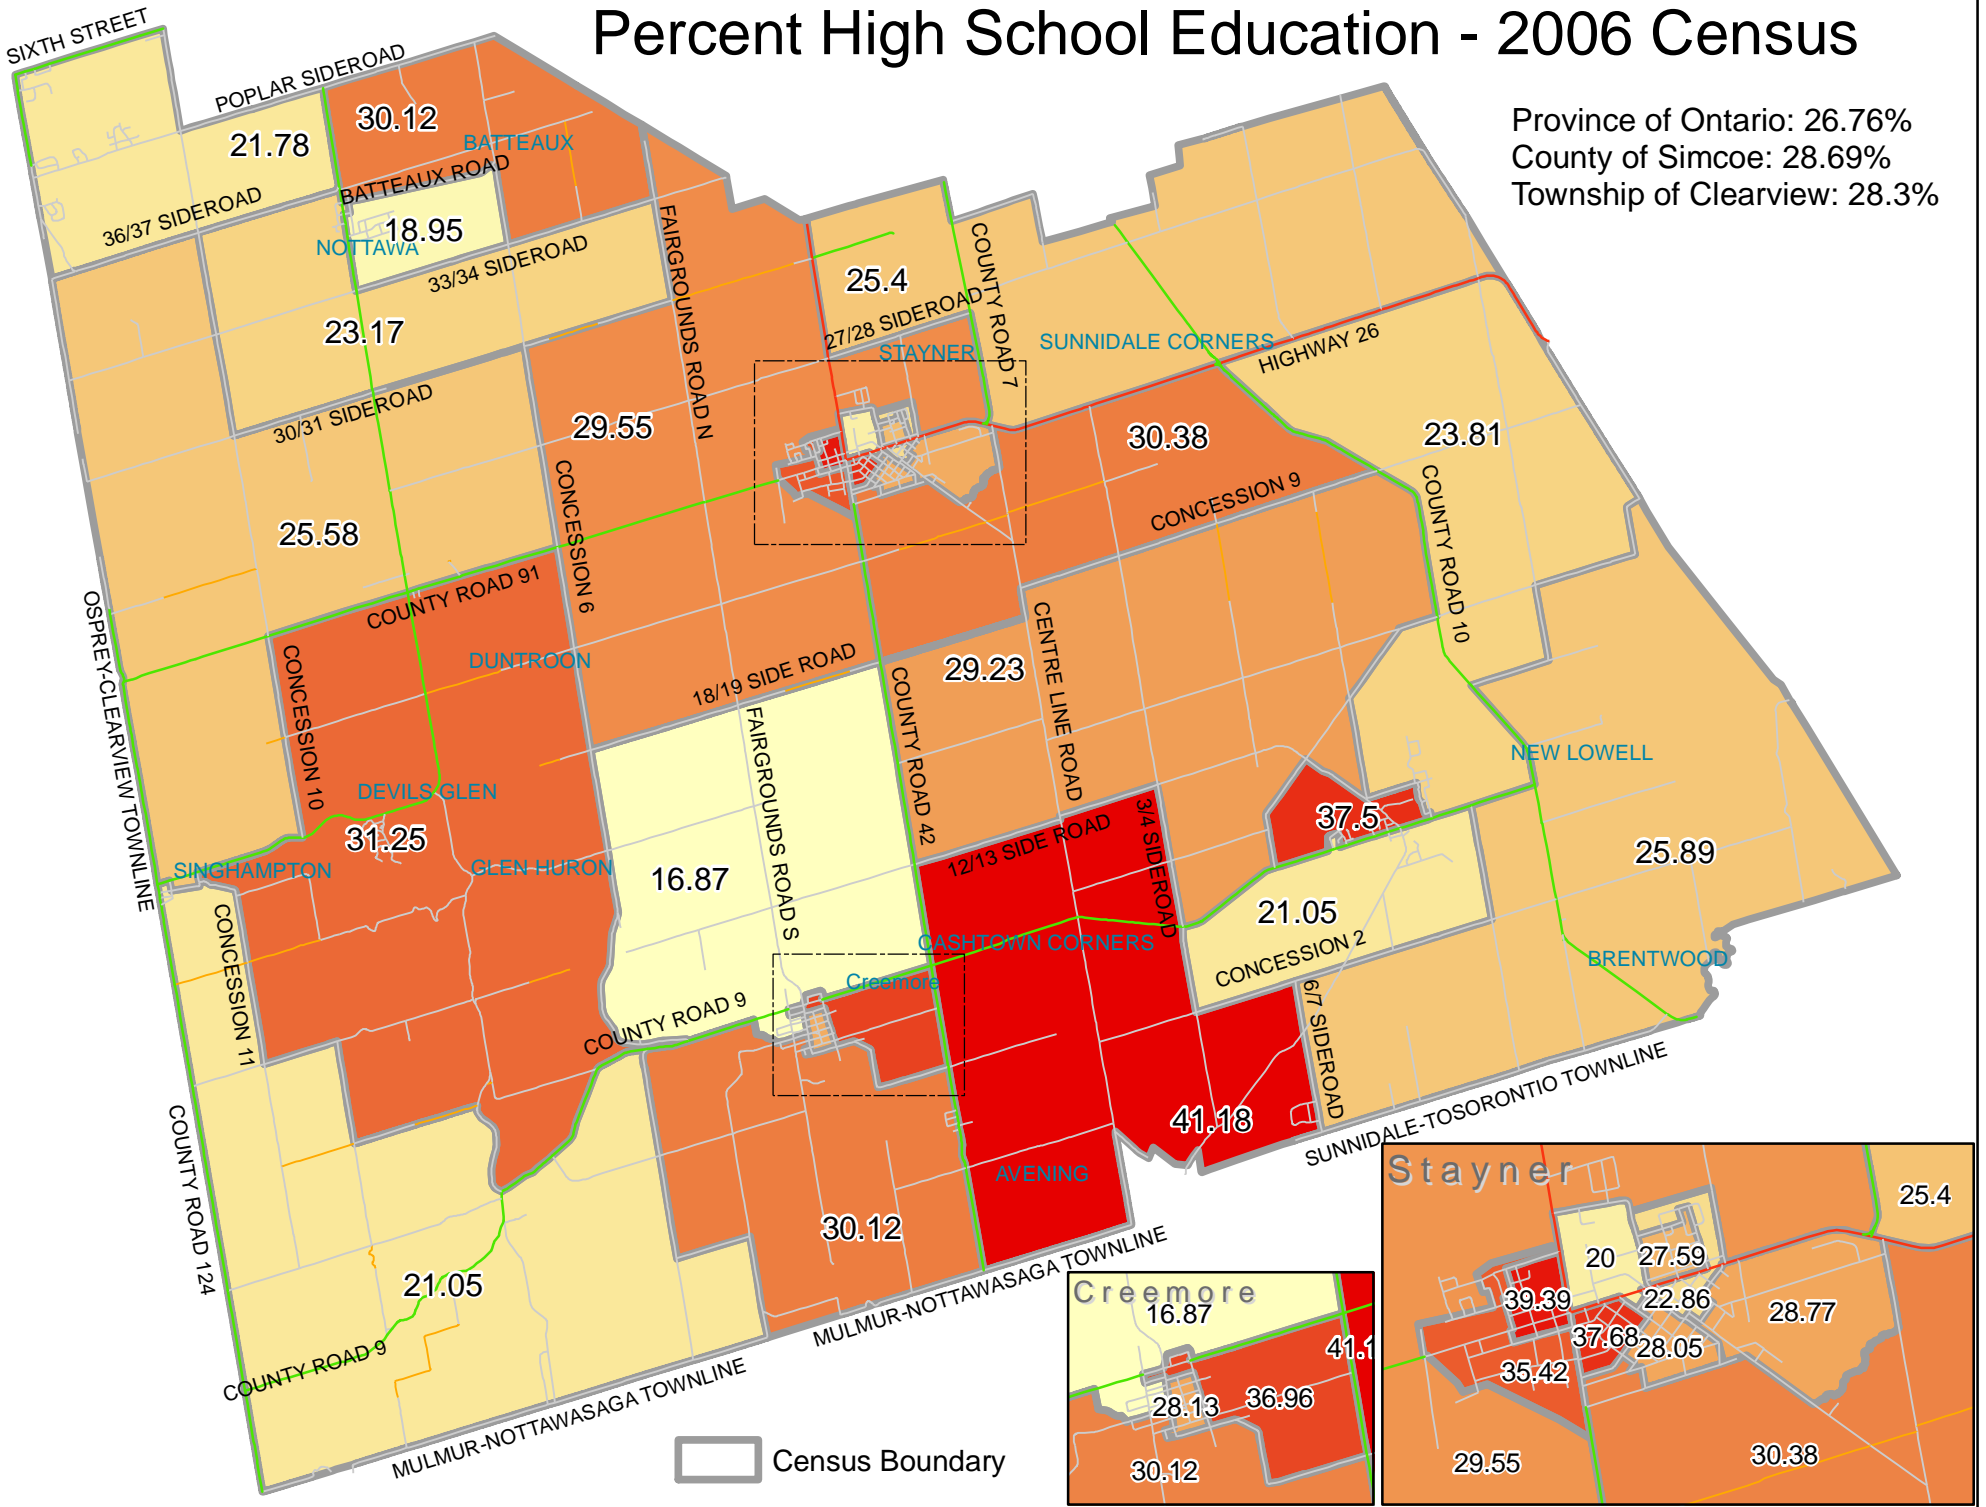

Percent High School Education - 2006 Census

Province of Ontario: 26.76%
 County of Simcoe: 28.69%
 Township of Clearview: 28.3%

 Census Boundary