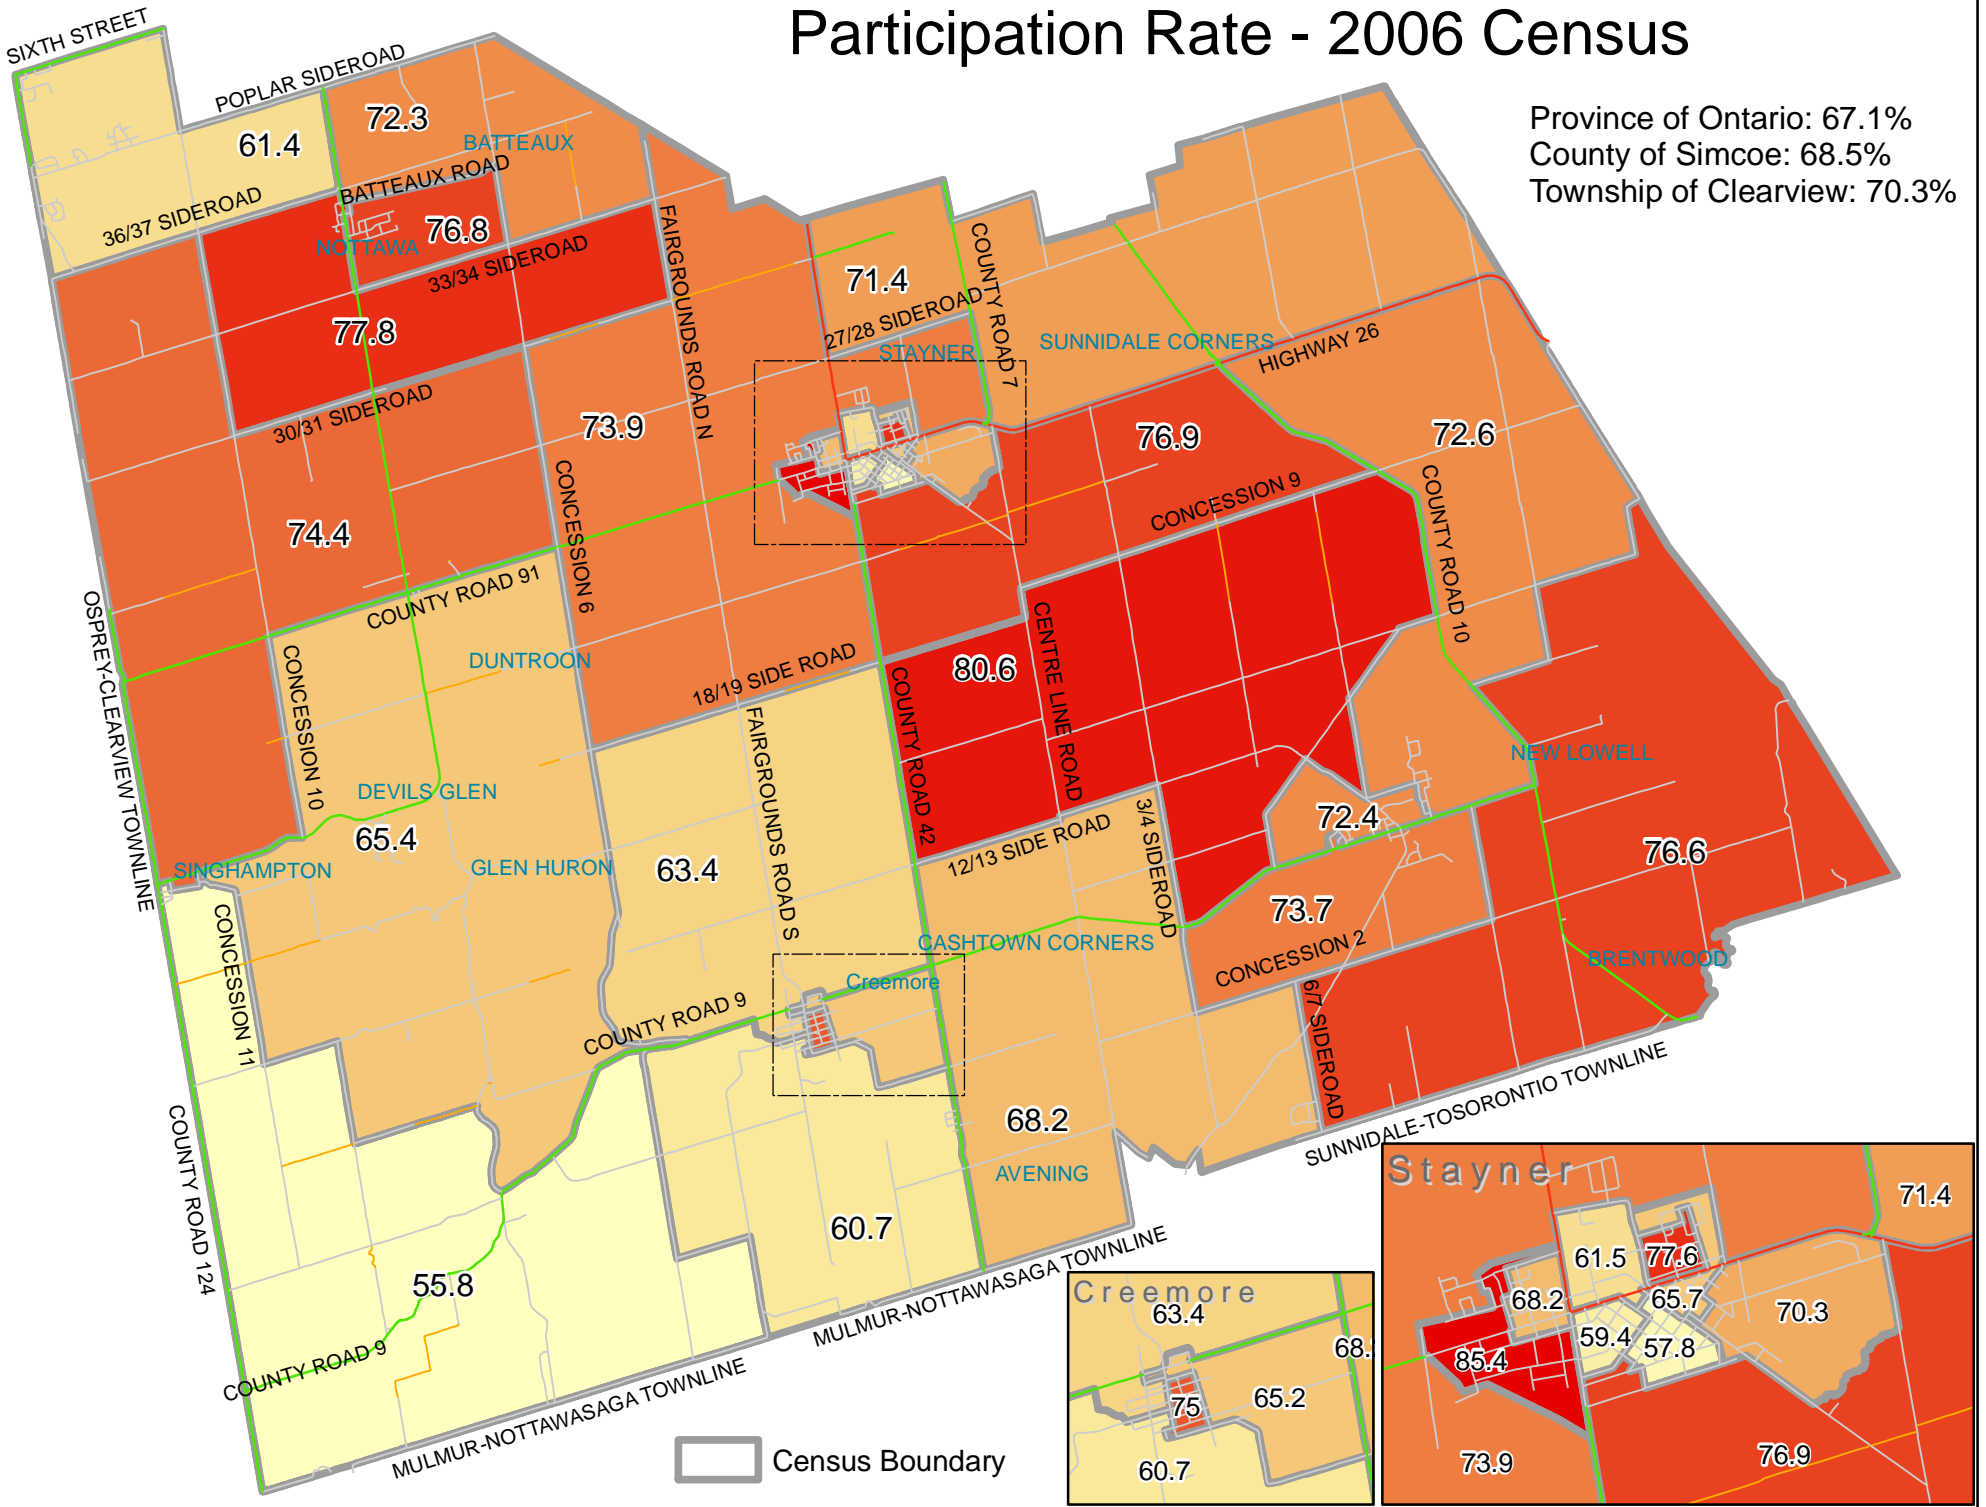

Participation Rate - 2006 Census

Province of Ontario: 67.1%
 County of Simcoe: 68.5%
 Township of Clearview: 70.3%

□ Census Boundary